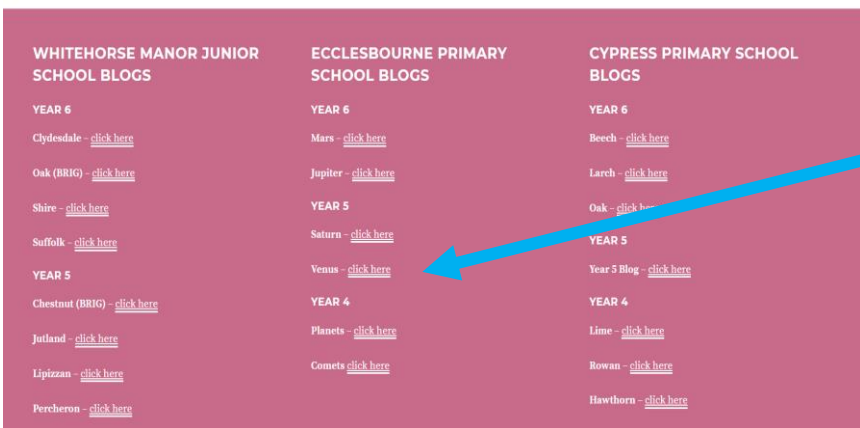

Instructions for accessing the class blogs, get links to loads of fun stuff AND talk to your classmates!

1. Type 'Pegasus Academy Trust' into the Google search box

2. Click on Blogs

3. Click on your class name