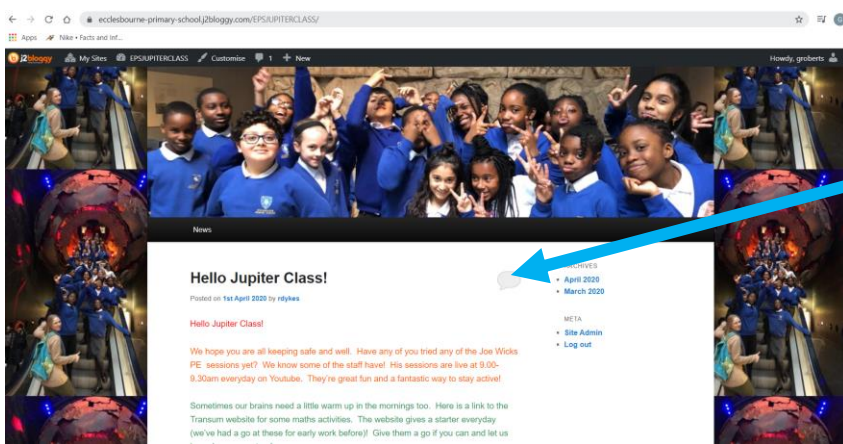

Instructions for accessing the class blogs, get links to loads of fun stuff AND talk to your classmates!

1. Type 'Pegasus Academy Trust' into the Google search box

2. Click on Blogs

3. Click on your class name

LGfL
THE NATIONAL GRID FOR LEARNING

You have requested access to a J2e website.

Please enter your USO username and password, then click the Login button.

Username (e.g. jsmith.123)

Password

Login

If you are using a public or shared computer, please ensure that you log out and close all browser tabs so the next user is unable to access your account.
Note for system administrators: do not enable any browser features that re-open recently-viewed web pages at startup.

4. Use your USO login using the .306 name and password (the same as you use for the computers at school)

5. Type your school name, select your class name from the drop down menu ...and you are in!

6. Read the blog, follow the links and leave comments for your teachers and class mates by clicking on the speech bubble icon!